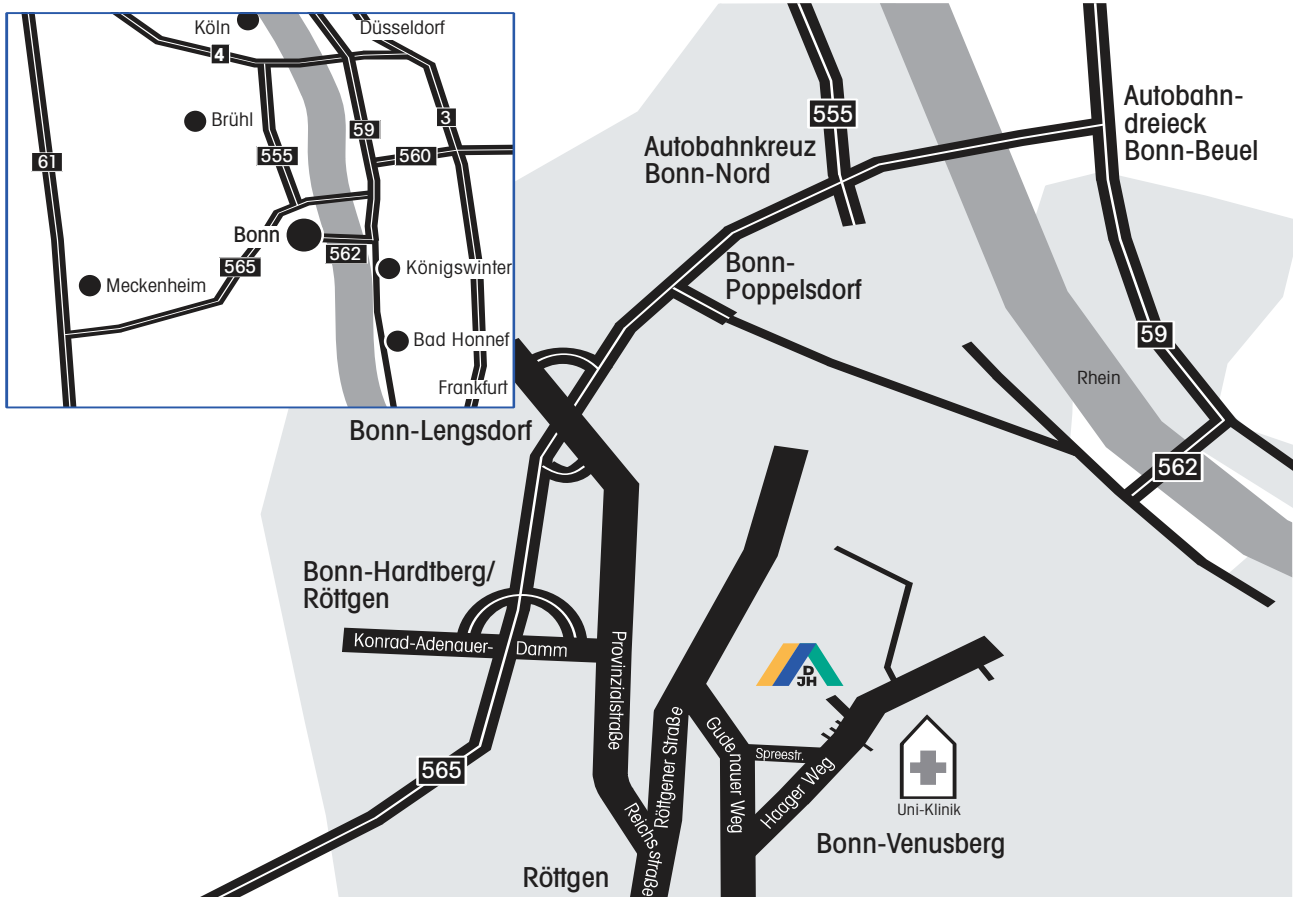

How to get there:

Arrival by coach or car from north, south or east:

A3 to Bonn/Siegburg motorway intersection
 take A560 in the direction of Bonn as far as Sankt Augustin
 three-way junction
 take to A565 in the direction of Bonn/Koblenz as far as
 Bonn-Hardtberg/Röttgen exit
 turn left after the exit and go downhill as far as the lights,
 there turn right (Provinzialstraße) and follow the road
 (Reichsstraße)
 at the edge of suburb Röttgen turn left into Röttgener Str.
 follow the road to the first street coming in from the right turn
 right there and immediately right again at a sharp angle into
 Gudenuer Weg. Caution: speed limit 30 km/h
 follow Gudenuer Weg to Spreestraße intersection
 turn second left into Spreestraße
 at the end of Spreestraße turn left into Haager Weg
 after approx. 800 m the youth hostel is on your left

GPS coordinates:

N 50° 41' 58,32" E 7° 5' 29,91"

Arrival from Cologne:

At Kölner Ring take A555 as far as Bonn-Nord motorway intersection
 take A565 in the direction Bonn/Koblenz
 continue as under coach or car from the north, south or east

Arrival from the west:

A61 as far as Meckenheim motorway intersection
 change to A565 in the direction of Bonn/Koblenz as far as Bonn-Hardtberg/
 Röttgen exit
 turn right after the exit and go downhill as far as the lights, turn right at
 the lights (Provinzialstraße) and follow the road (Reichsstraße)
 continue as under coach or car from the north, south or east

Arrival by public transport:

Opposite the Main Railway Station is the Central Bus Station
 from here take bus no. 600 from platform A1 to Ippendorf and get off at
 "Jugendherberge" stop
 in direction of the traffic 15m right, after 50m on left hand