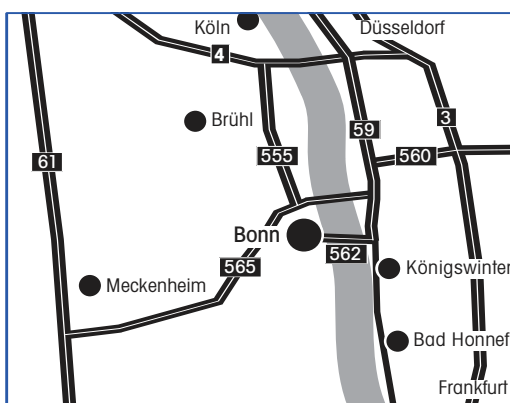

How to get there:

Arrival by coach or car from north, south or east:

A3 to Bonn/Siegburg motorway intersection
 take A560 in the direction of Bonn as far as Sankt Augustin
 three-way junction
 take to A565 in the direction of Bonn/Koblenz as far as
 Bonn-Hardtberg/Röttgen exit
 turn left after the exit and go downhill as far as the lights,
 there turn right (Provinzialstraße) and follow the road
 (Reichsstraße)
 at the edge of suburb Röttgen turn left into Röttgener Str.
 follow the road to the first street coming in from the right turn
 right there and immediately right again at a sharp angle into
 Gudenuer Weg. Caution: speed limit 30 km/h
 follow Gudenuer Weg to Spreestraße intersection
 turn second left into Spreestraße
 at the end of Spreestraße turn left into Haager Weg
 after approx. 800 m the youth hostel is on your left

GPS coordinates:

N 50° 41' 58,32" E 7° 5' 29,91"

Arrival from Cologne:

At Kölner Ring take A555 as far as Bonn-Nord motorway intersection
 take A565 in the direction Bonn/Koblenz
 continue as under coach or car from the north, south or east

Arrival from the west:

A61 as far as Meckenheim motorway intersection
 change to A565 in the direction of Bonn/Koblenz as far as Bonn-Hardtberg/
 Röttgen exit
 turn right after the exit and go downhill as far as the lights, turn right at
 the lights (Provinzialstraße) and follow the road (Reichsstraße)
 continue as under coach or car from the north, south or east

Arrival by public transport:

Opposite the Main Railway Station is the Central Bus Station
 from here take bus no. 600 from platform A1 to Ippendorf and get off at
 "Jugendherberge" stop
 in direction of the traffic 15m right, after 50m on left hand