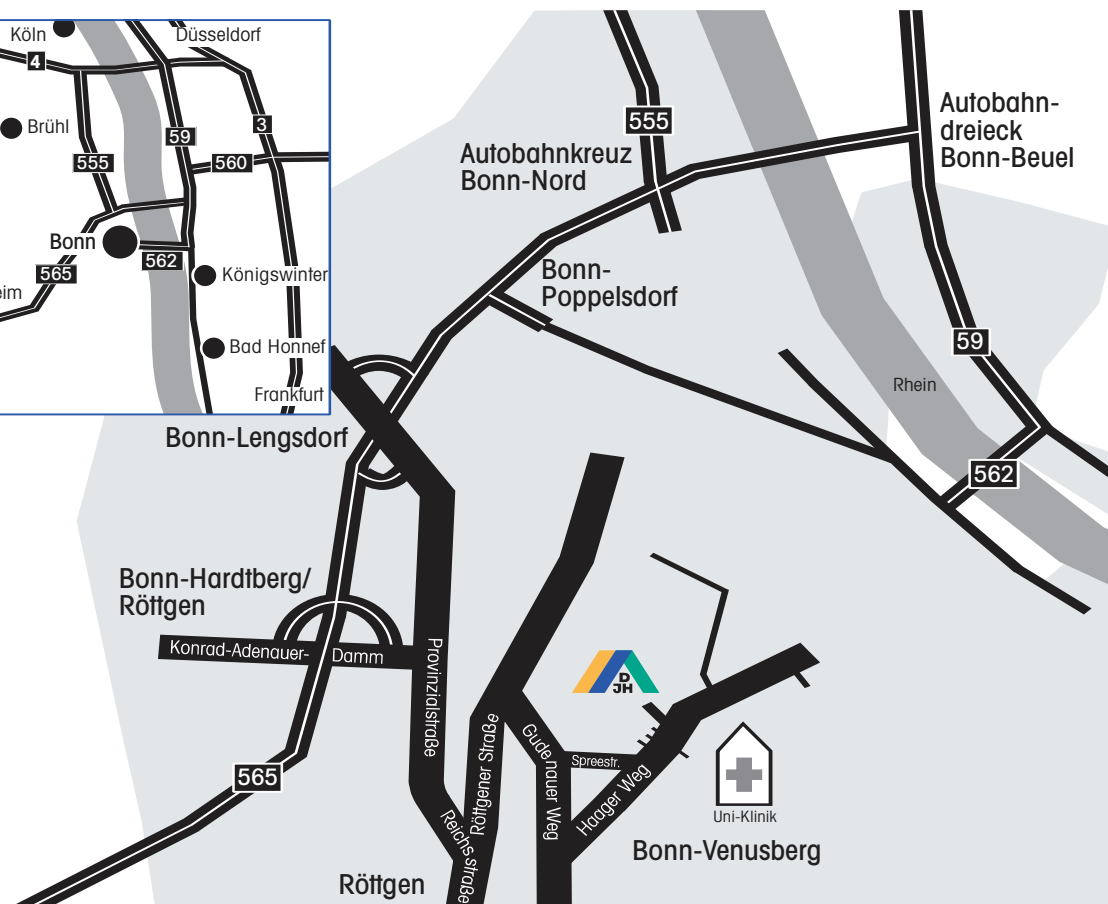

How to get there:

Arrival by coach or car from north, south or east:

A3 to Bonn/Siegburg motorway intersection
 take A560 in the direction of Bonn as far as Sankt Augustin
 three-way junction
 take to A565 in the direction of Bonn/Koblenz as far as
 Bonn-Hardtberg/Röttgen exit
 turn left after the exit and go downhill as far as the lights,
 there turn right (Provinzialstraße) and follow the road
 (Reichsstraße)
 at the edge of suburb Röttgen turn left into Röttgener Str.
 follow the road to the first street coming in from the right turn
 right there and immediately right again at a sharp angle into
 Gudenuer Weg. Caution: speed limit 30 km/h
 follow Gudenuer Weg to Spreestraße intersection
 turn second left into Spreestraße
 at the end of Spreestraße turn left into Haager Weg
 after approx. 800 m the youth hostel is on your left

GPS coordinates:

N 50° 41' 58,32" E 7° 5' 29,91"

Arrival from Cologne:

At Kölner Ring take A555 as far as Bonn-Nord motorway intersection
 take A565 in the direction Bonn/Koblenz
 continue as under coach or car from the north, south or east

Arrival from the west:

A61 as far as Meckenheim motorway intersection
 change to A565 in the direction of Bonn/Koblenz as far as Bonn-Hardtberg/
 Röttgen exit
 turn right after the exit and go downhill as far as the lights, turn right at
 the lights (Provinzialstraße) and follow the road (Reichsstraße)
 continue as under coach or car from the north, south or east

Arrival by public transport:

Opposite the Main Railway Station is the Central Bus Station
 from here take bus no. 600 from platform A1 to Ippendorf and get off at
 "Jugendherberge" stop
 in direction of the traffic 15m right, after 50m on left hand